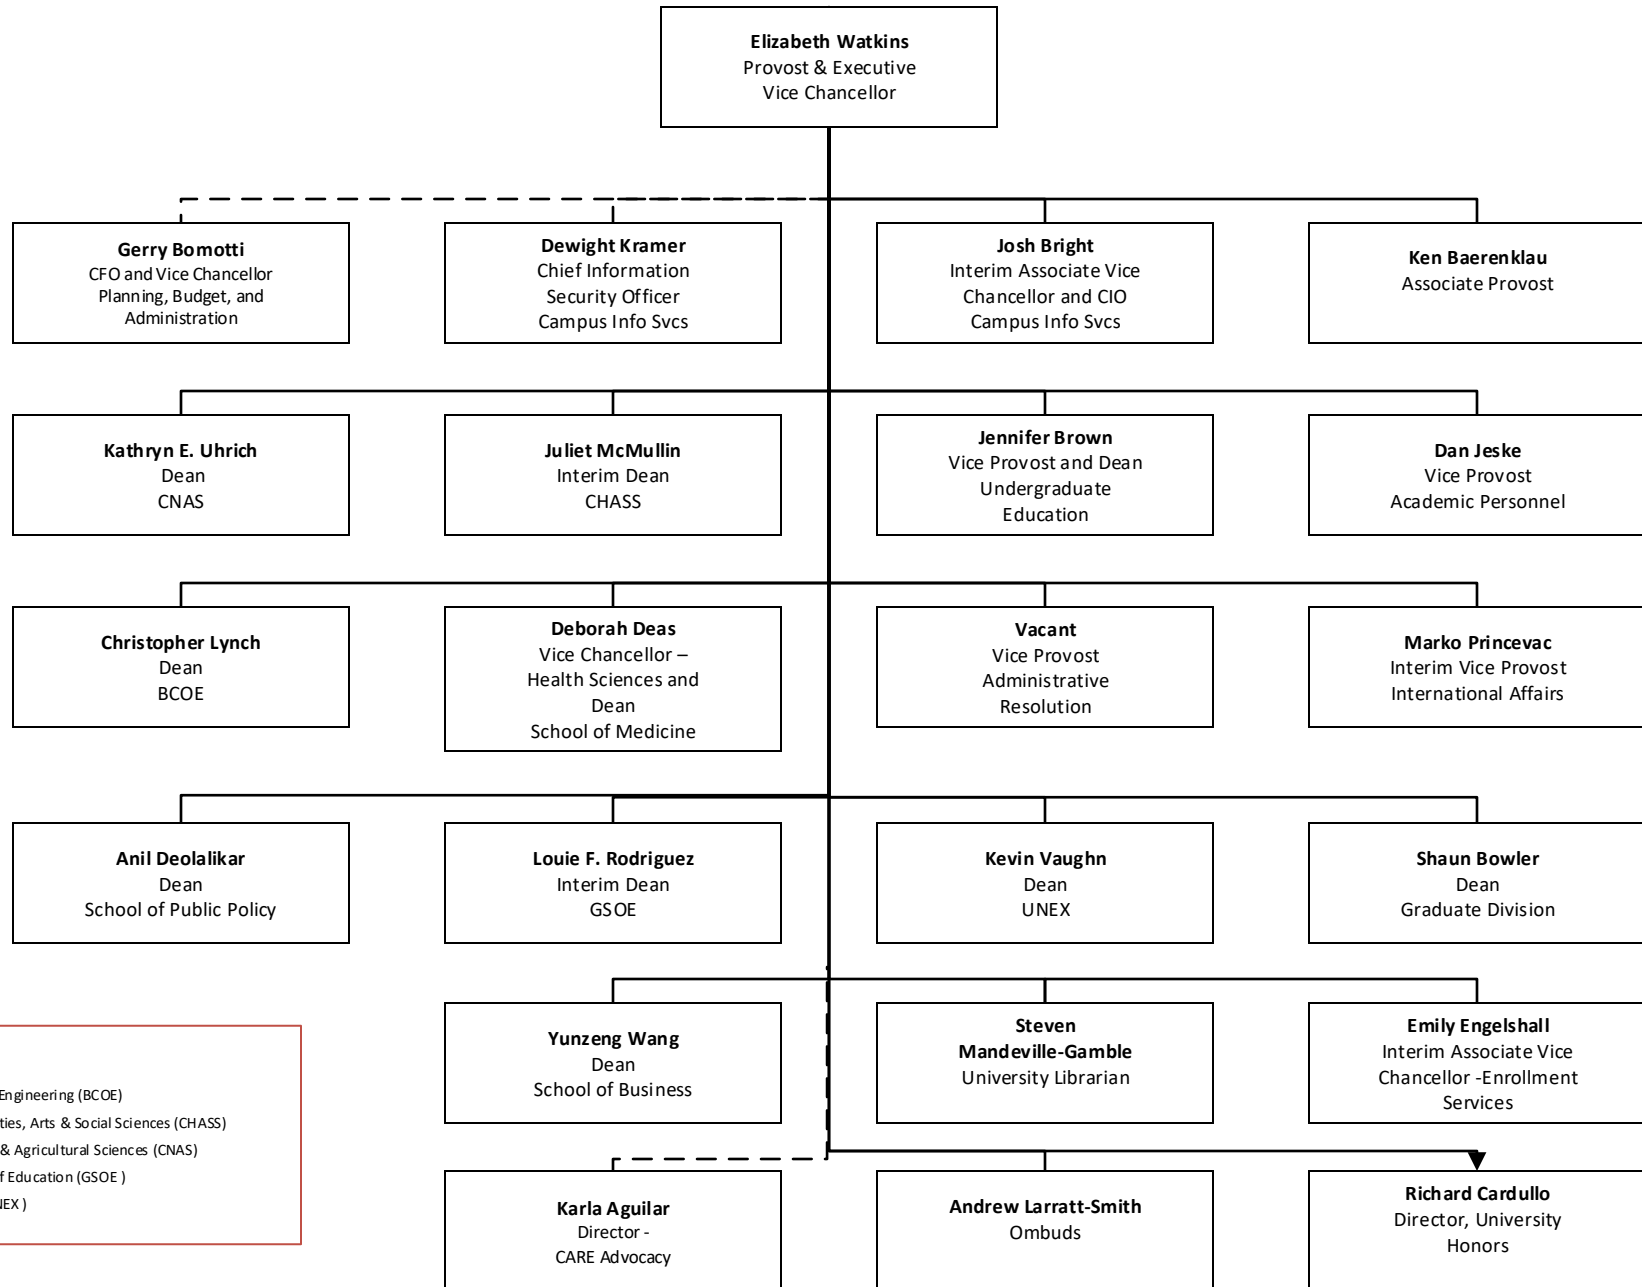

Officers Reporting to the Provost/Executive Vice Chancellor (P/EVC)

University of California, Riverside

KEY:

- Bourns College of Engineering (BCOE)
- College of Humanities, Arts & Social Sciences (CHASS)
- College of Natural & Agricultural Sciences (CNAS)
- Graduate School of Education (GSOE)
- UCR Extension (UNEX)