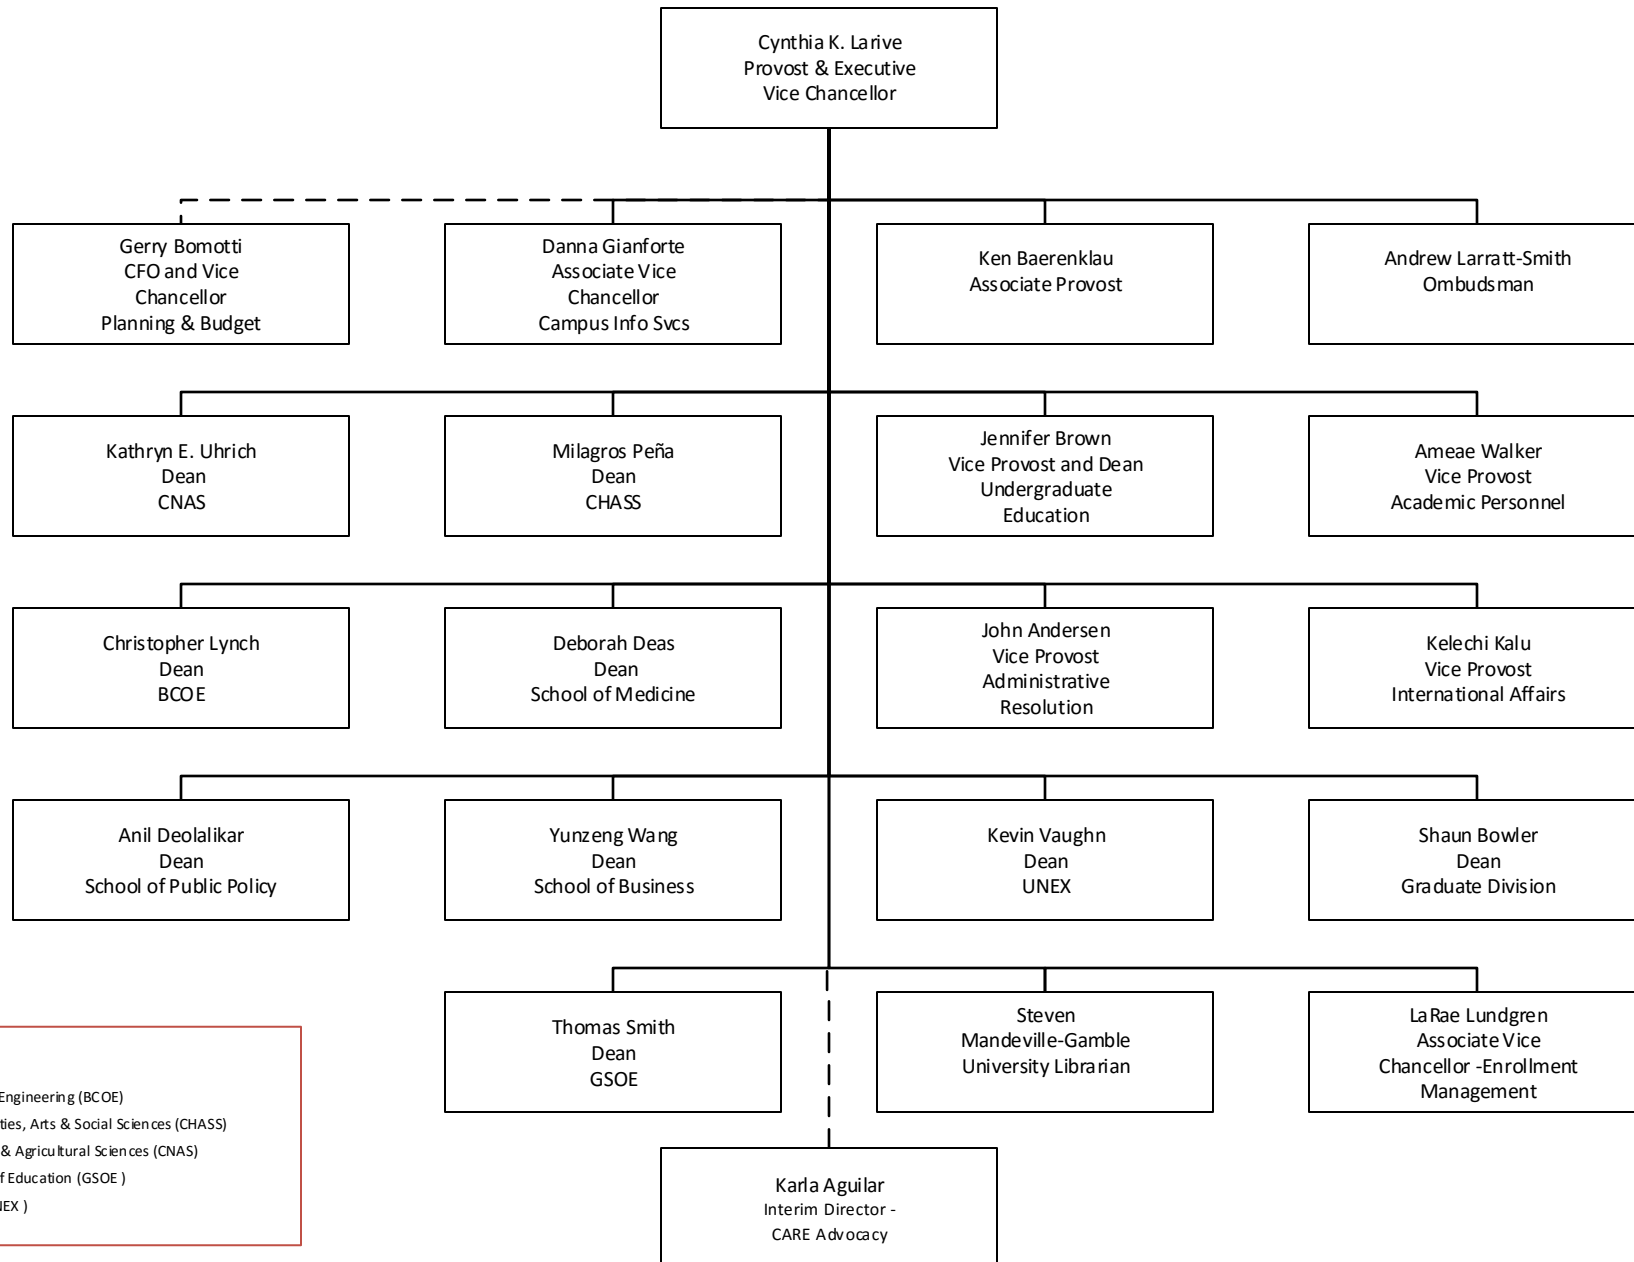

Officers Reporting to the Provost/Executive Vice Chancellor (P/EVC)

University of California, Riverside

KEY:
 Bourns College of Engineering (BCOE)
 College of Humanities, Arts & Social Sciences (CHASS)
 College of Natural & Agricultural Sciences (CNAS)
 Graduate School of Education (GSOE)
 UCR Extension (UNEX)