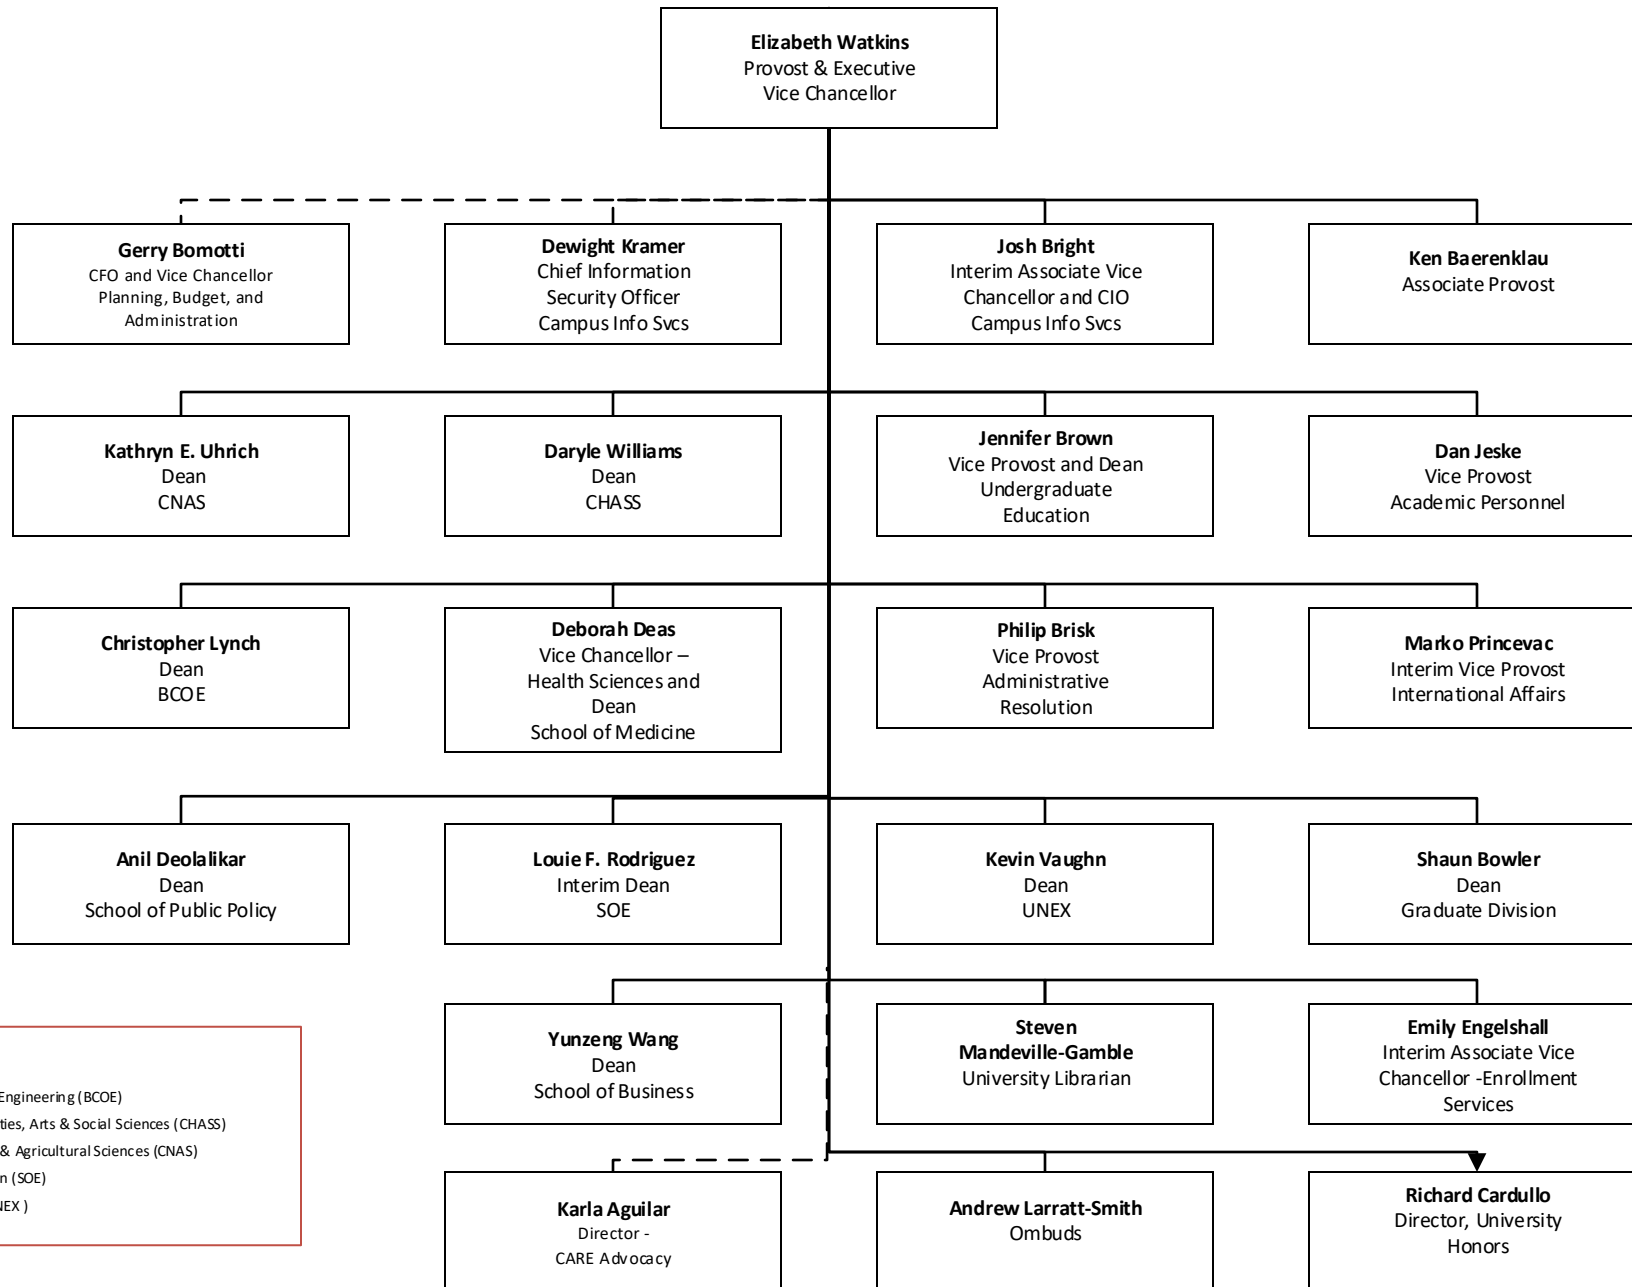

Officers Reporting to the Provost/Executive Vice Chancellor (P/EVC)

University of California, Riverside

KEY:
 Bourns College of Engineering (BCOE)
 College of Humanities, Arts & Social Sciences (CHASS)
 College of Natural & Agricultural Sciences (CNAS)
 School of Education (SOE)
 UCR Extension (UNEX)