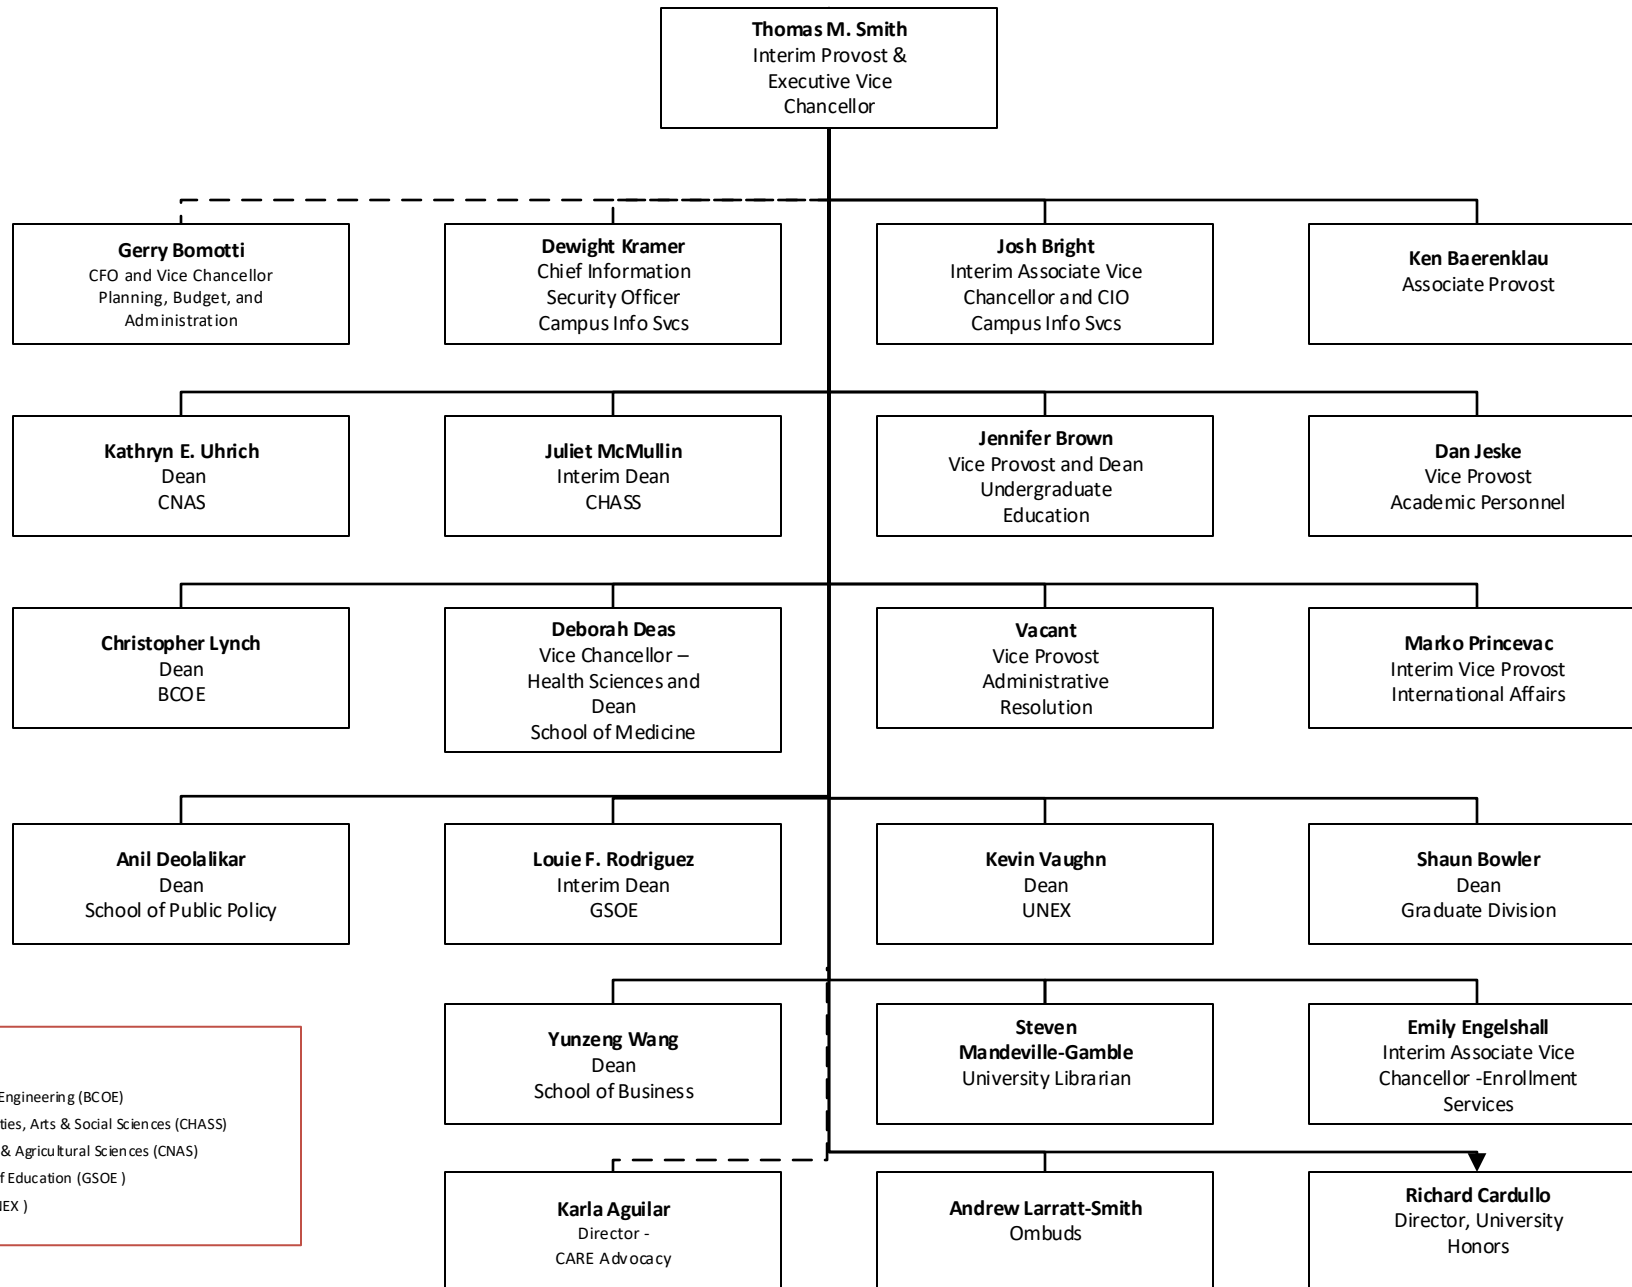

Officers Reporting to the Provost/Executive Vice Chancellor (P/EVC)

University of California, Riverside

KEY:
 Bourns College of Engineering (BCOE)
 College of Humanities, Arts & Social Sciences (CHASS)
 College of Natural & Agricultural Sciences (CNAS)
 Graduate School of Education (GSOE)
 UCR Extension (UNEX)