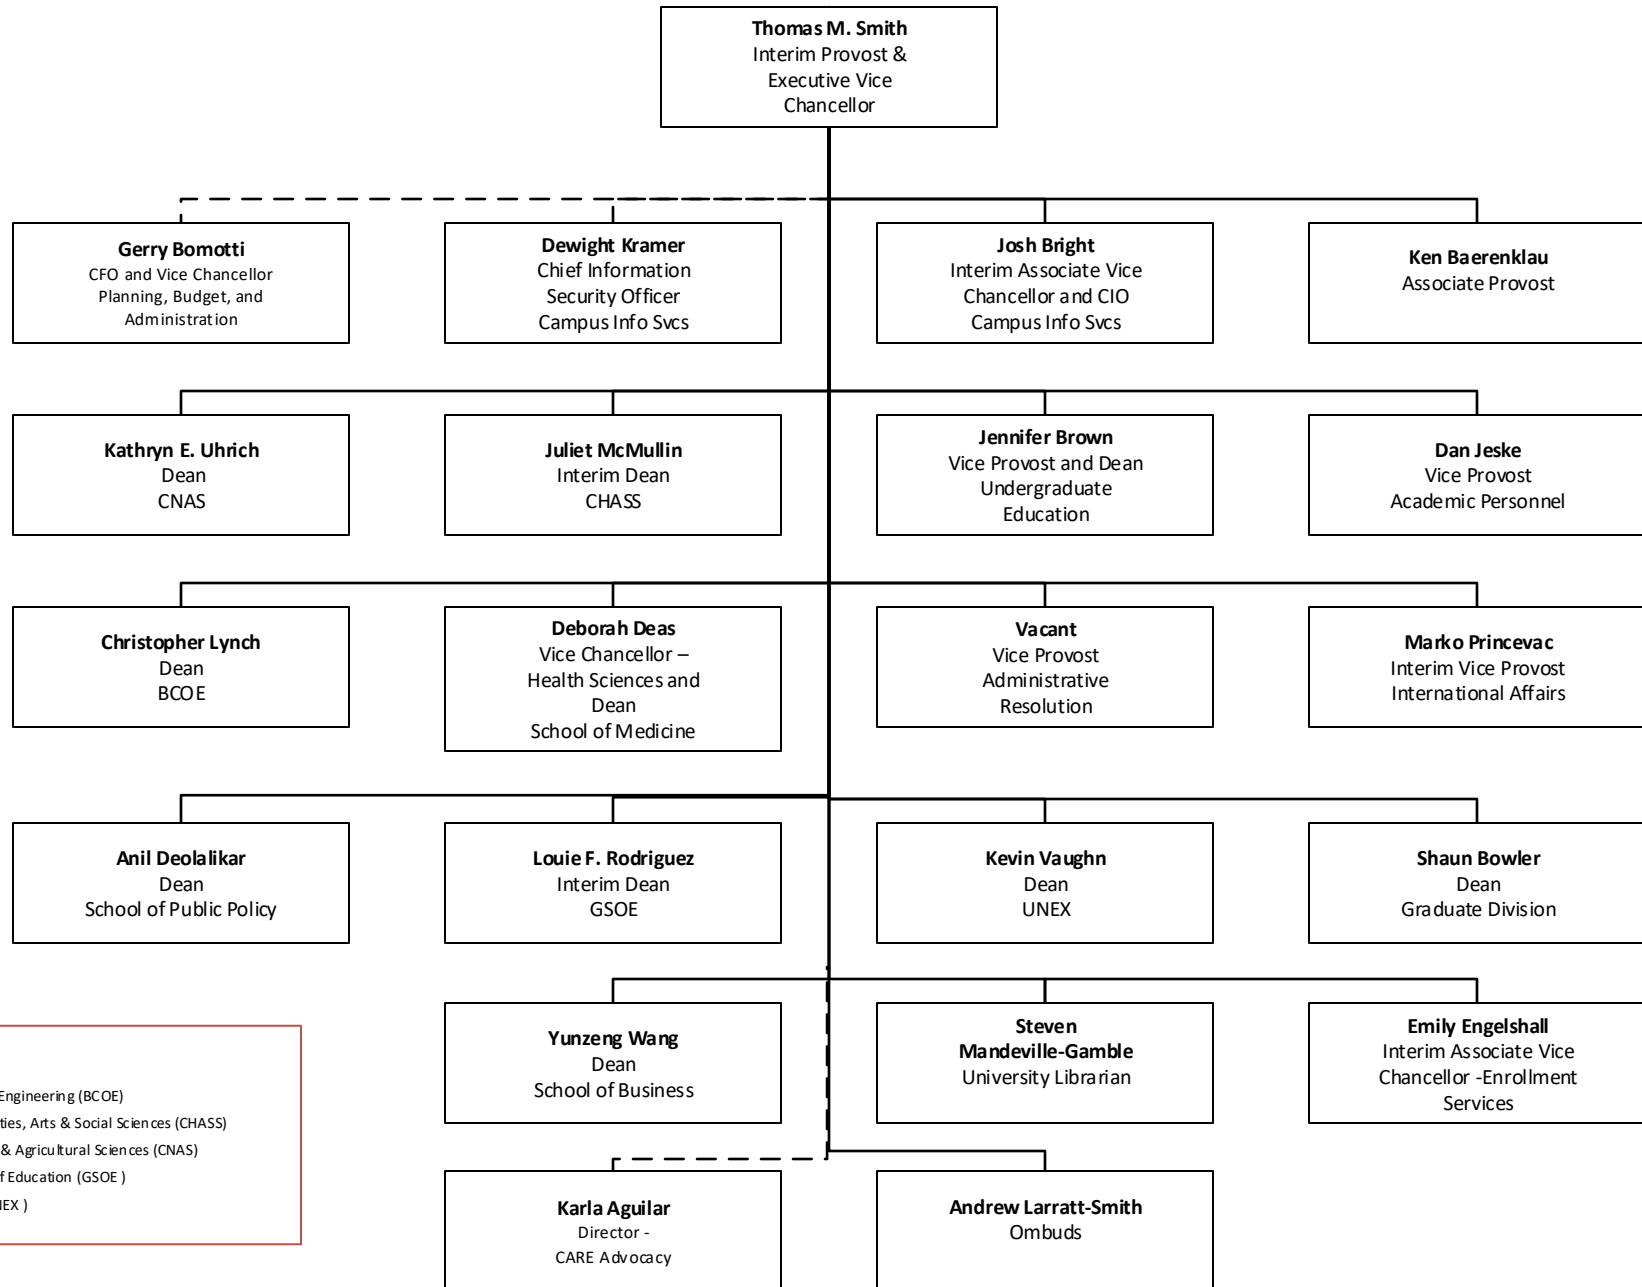

Officers Reporting to the Provost/Executive Vice Chancellor (P/EVC)

University of California, Riverside

KEY:
 Bourns College of Engineering (BCOE)
 College of Humanities, Arts & Social Sciences (CHASS)
 College of Natural & Agricultural Sciences (CNAS)
 Graduate School of Education (GSOE)
 UCR Extension (UNEX)