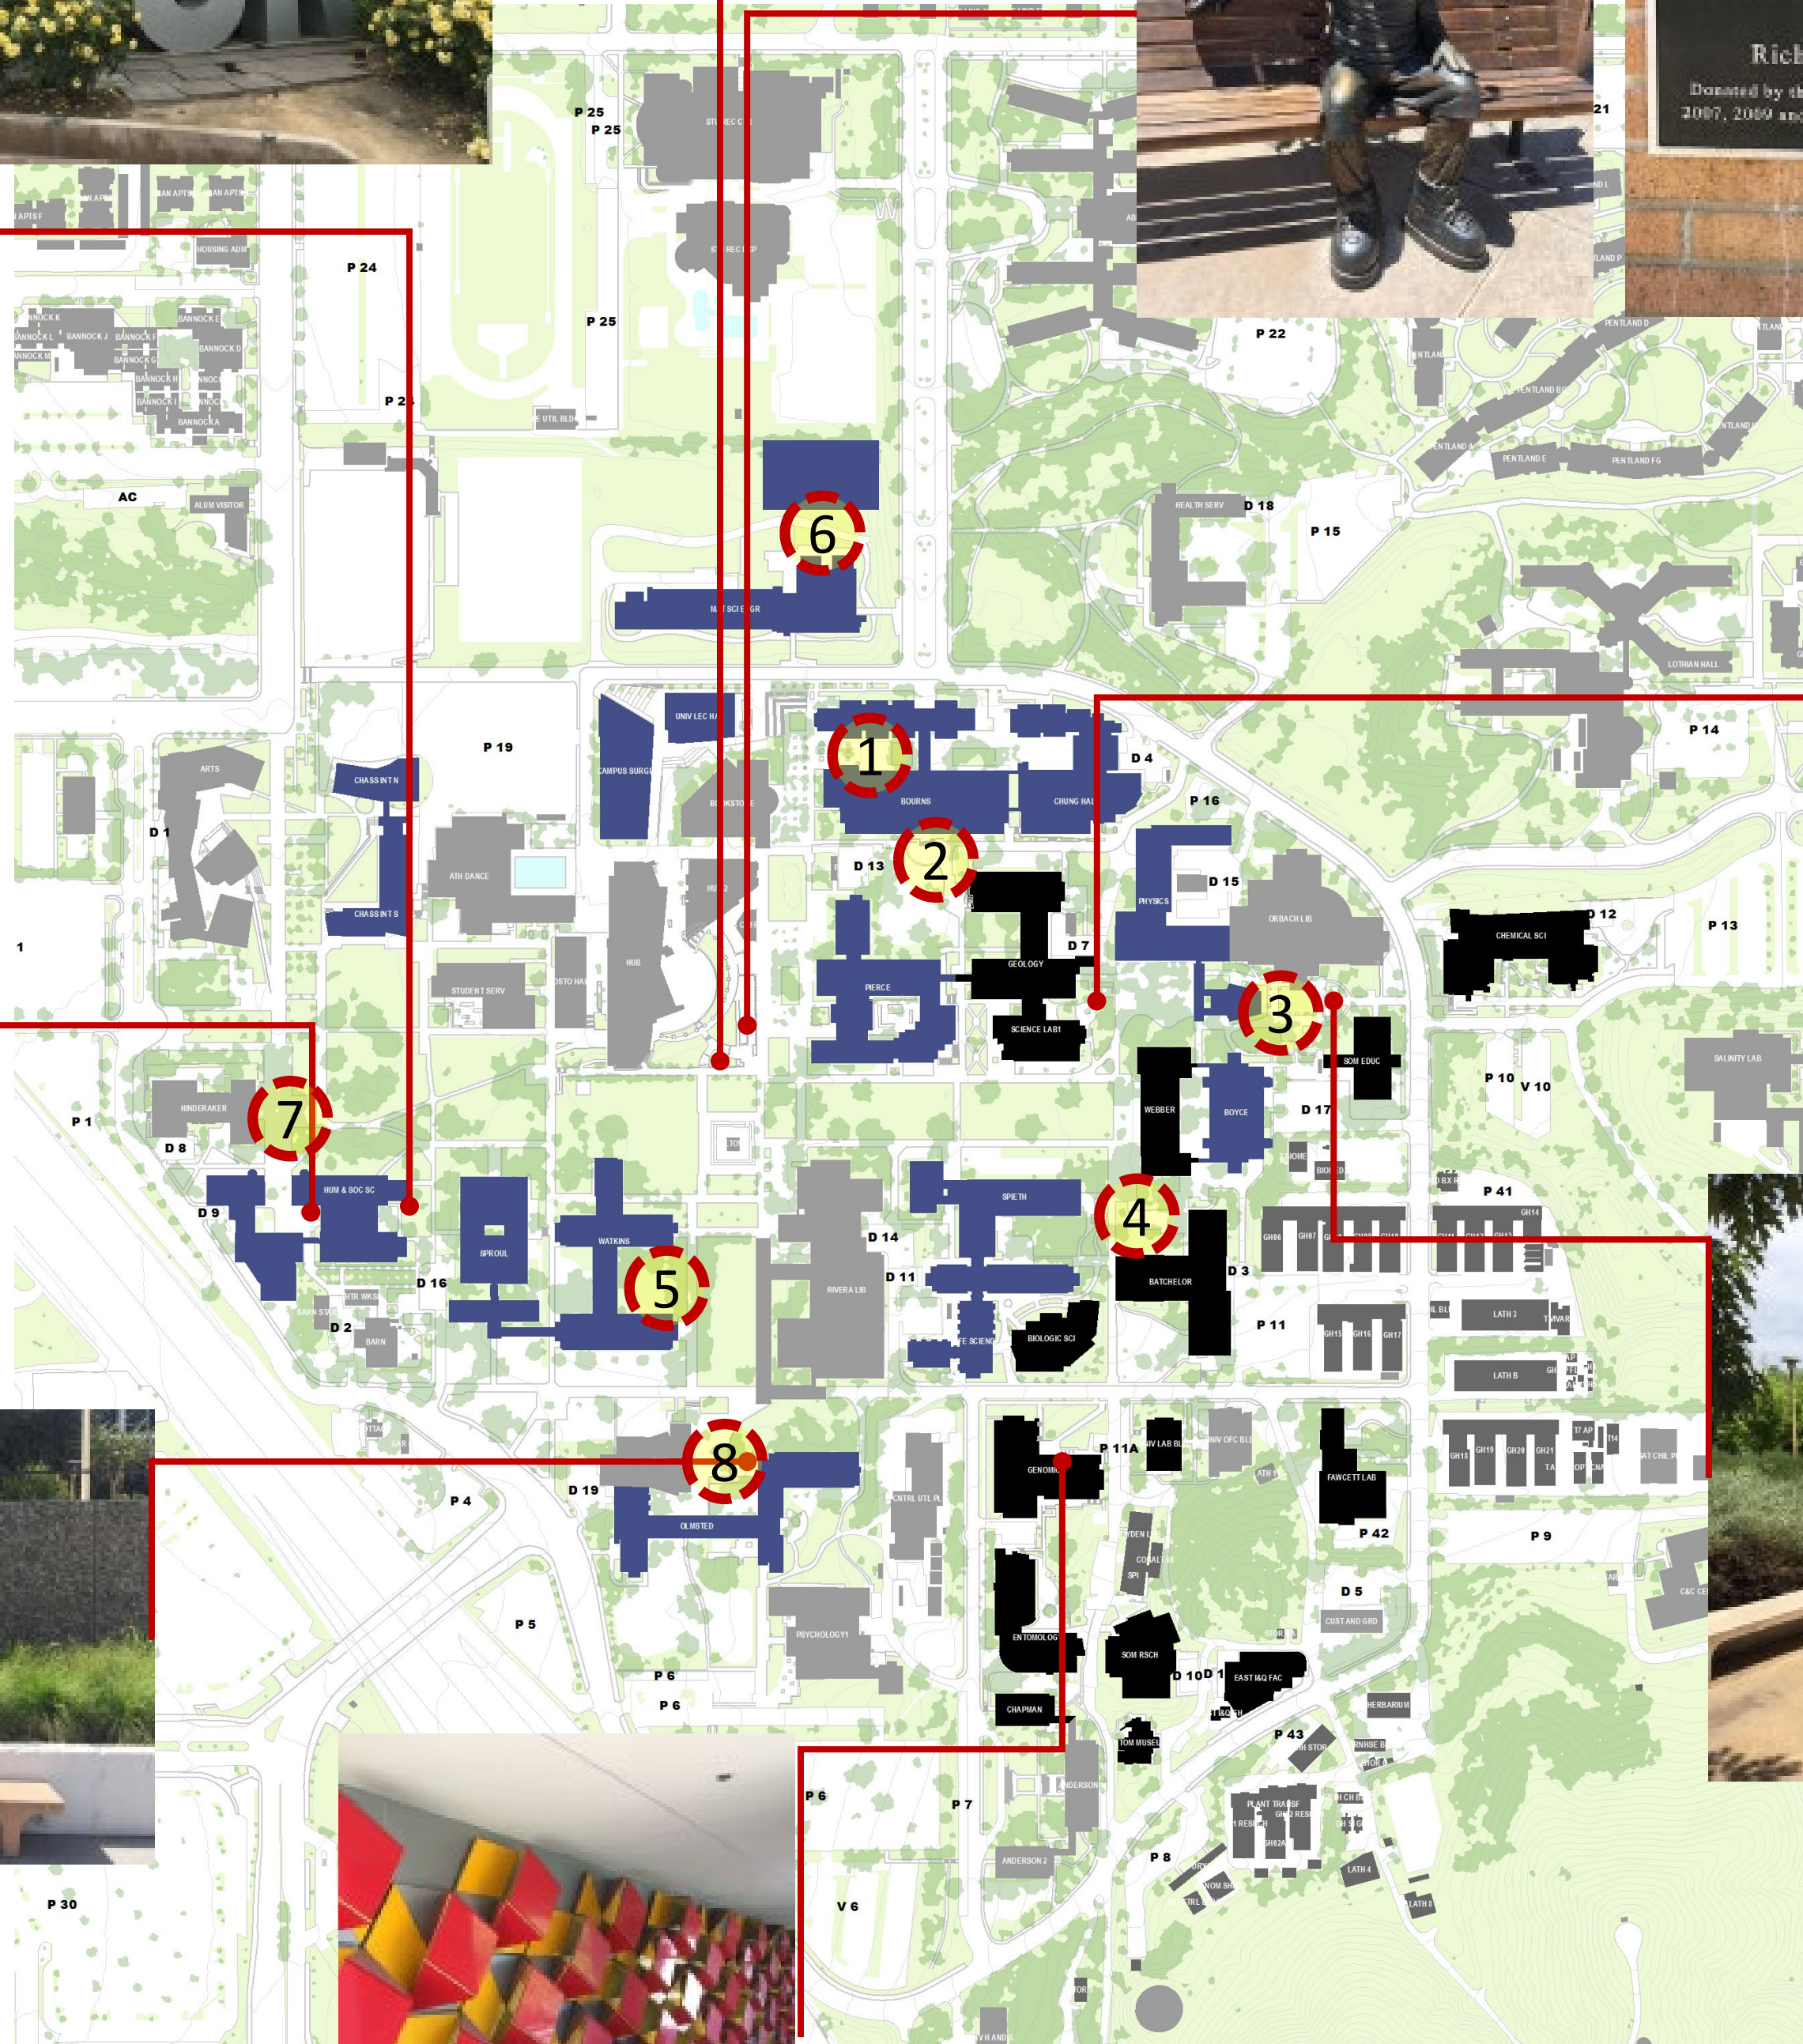

HUB Plaza

HUB Plaza

Between Humanities and Sproul Hall

Science Lab.  
UCR Staff Plaza and  
Memorial Garden

Humanities Courtyard

Olmsted Hall

Genomics

School of Medicine Education

### Potential Temporary Art Locations and Existing Exterior Art Locations