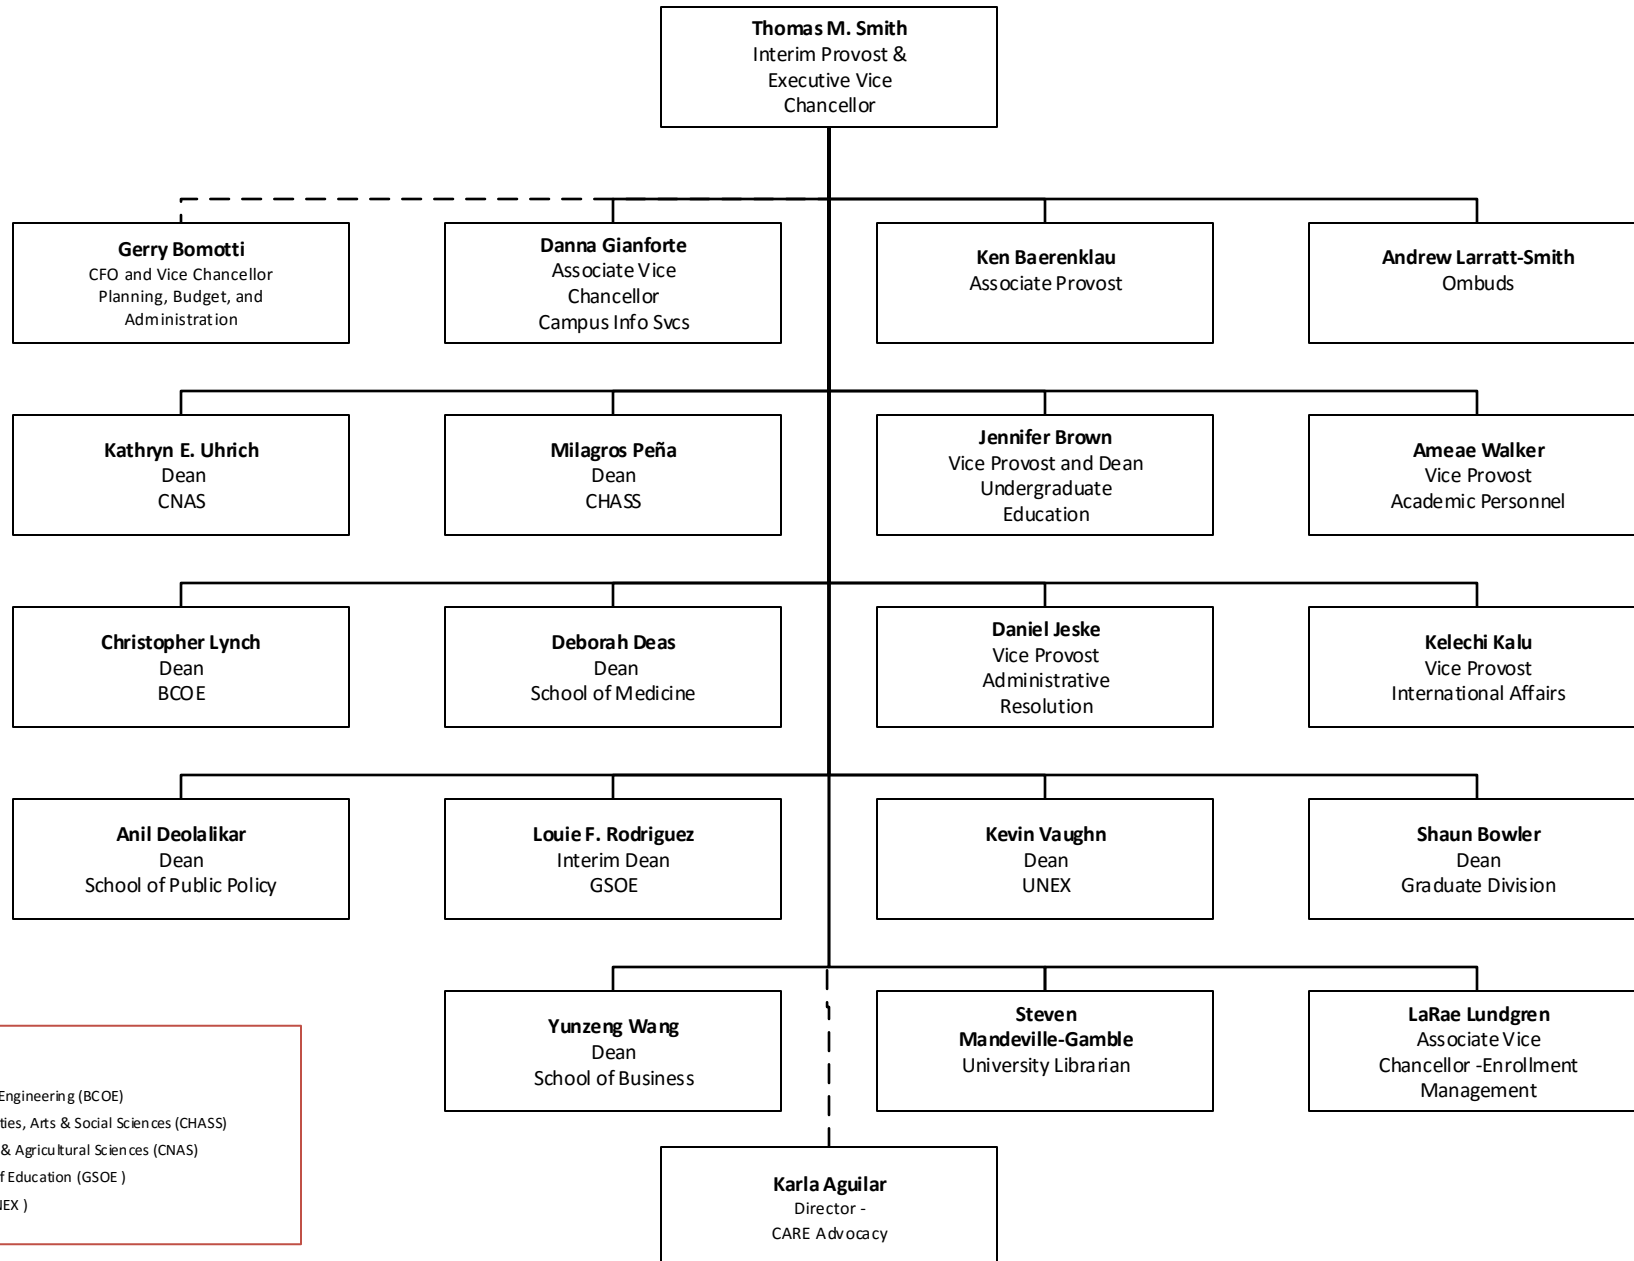

Officers Reporting to the Provost/Executive Vice Chancellor (P/EVC)

University of California, Riverside

KEY:
Bourns College of Engineering (BCOE)
College of Humanities, Arts & Social Sciences (CHASS)
College of Natural & Agricultural Sciences (CNAS)
Graduate School of Education (GSOE)
UCR Extension (UNEX)