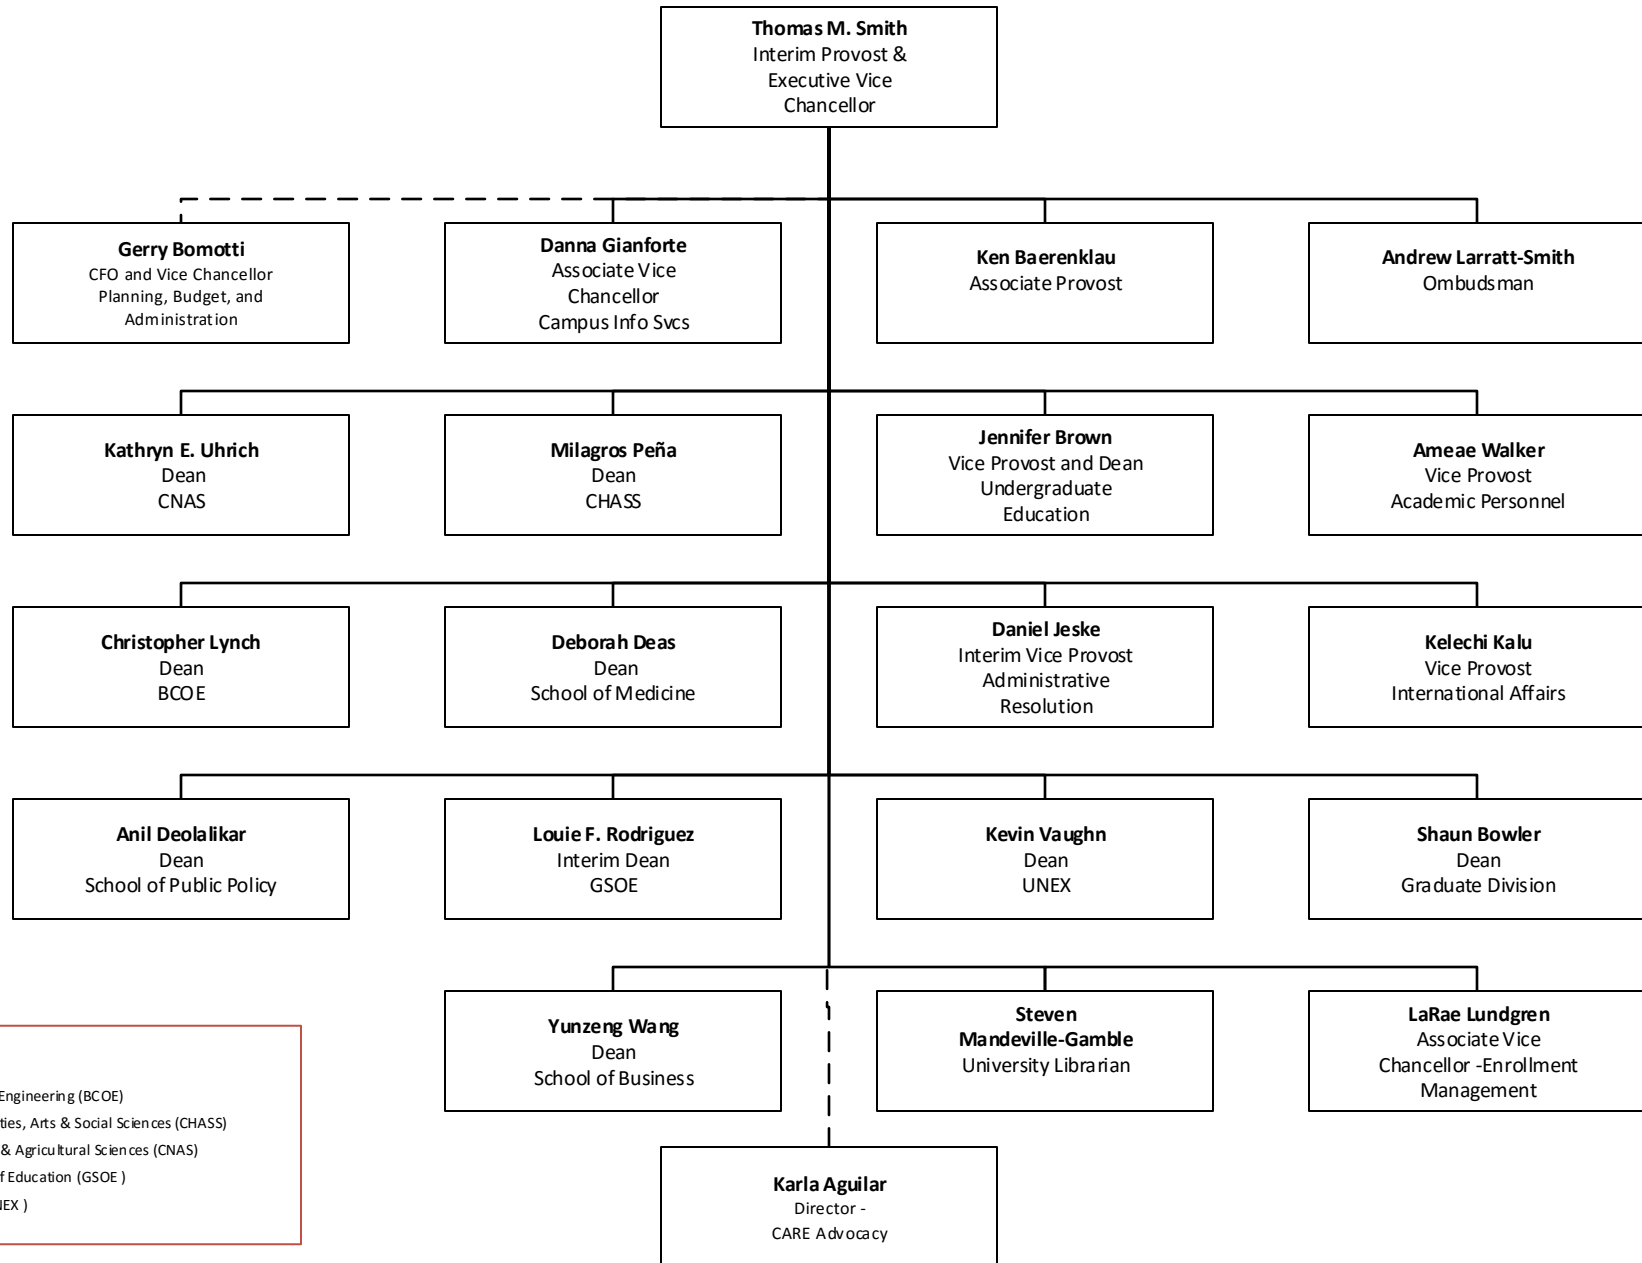

# Officers Reporting to the Provost/Executive Vice Chancellor (P/EVC)

## University of California, Riverside

KEY:  
 Bourns College of Engineering (BCOE)  
 College of Humanities, Arts & Social Sciences (CHASS)  
 College of Natural & Agricultural Sciences (CNAS)  
 Graduate School of Education (GSOE)  
 UCR Extension (UNEX)