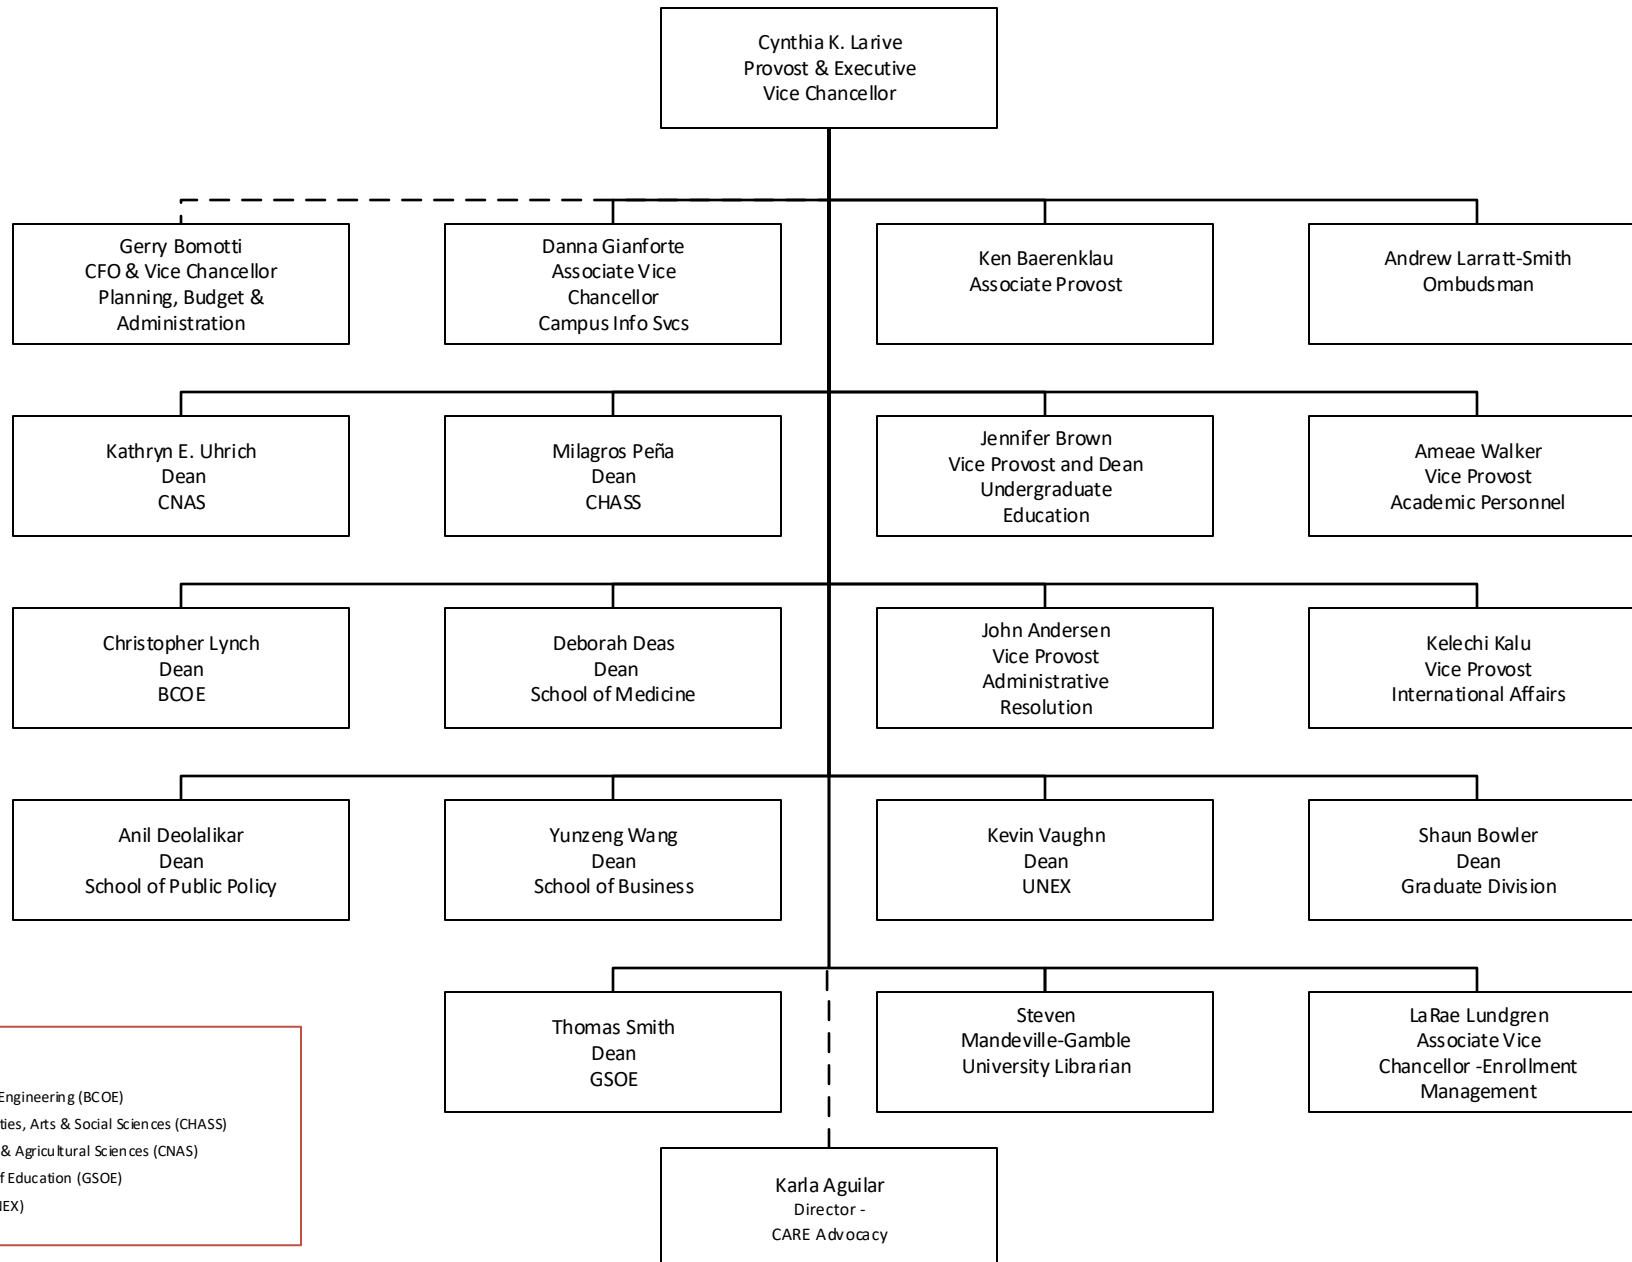

Officers Reporting to the Provost/Executive Vice Chancellor (P/EVC)

University of California, Riverside

KEY:
 Bourns College of Engineering (BCOE)
 College of Humanities, Arts & Social Sciences (CHASS)
 College of Natural & Agricultural Sciences (CNAS)
 Graduate School of Education (GSOE)
 UCR Extension (UNEX)